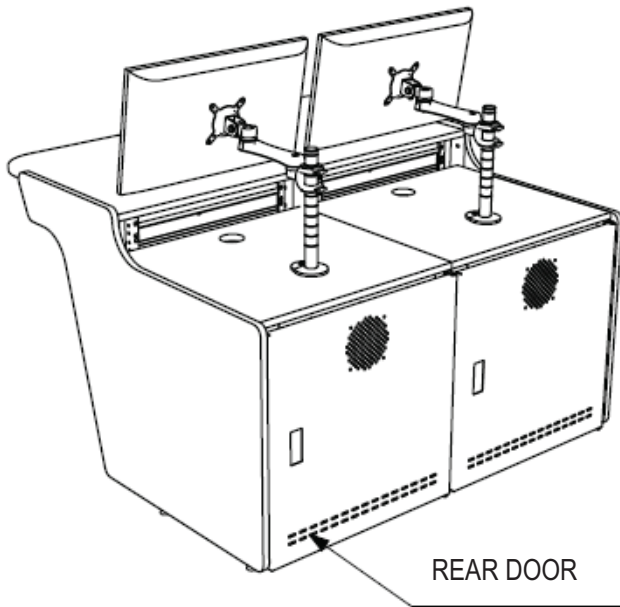

Door:

Hinged Metal frame with Acrylic Window

Assembly

Nyscom recommend that the Installation activity at the site should be done by Nyscom Personnel. Nyscom will charge separately for providing their personnel. However, the local contractor/system integrator can utilize their semi-skilled labor for assembly using our illustrated instructions printed in the English language.

Packaging

All goods will be Export Worthy Packing, delivery by air or sea.

Available Models

Part No:	Description	Height*Width*Depth
NYS-RMOC-001	CONTROL ROOM 1 OPERATOR CONSOLE	750*1250*1100 mm
NYS-RMOC-002	CONTROL ROOM 2 OPERATOR CONSOLE	750*2450*1100 mm
NYS-RMOC-003	CONTROL ROOM 3 OPERATOR CONSOLE	750*3650*1100 mm
NYS-RMOC-004	CONTROL ROOM 4 OPERATOR CONSOLE	750*4850*1100 mm

CONTROL ROOM OPERATOR CONSOLE - RECESSED

ONE OPERATOR CONSOLE

CONTROL ROOM OPERATOR CONSOLE - RECESSED

ONE OPERATOR CONSOLE

HUMAN CENTRIC

SIDE VIEW

TOP VIEW

FRONT VIEW