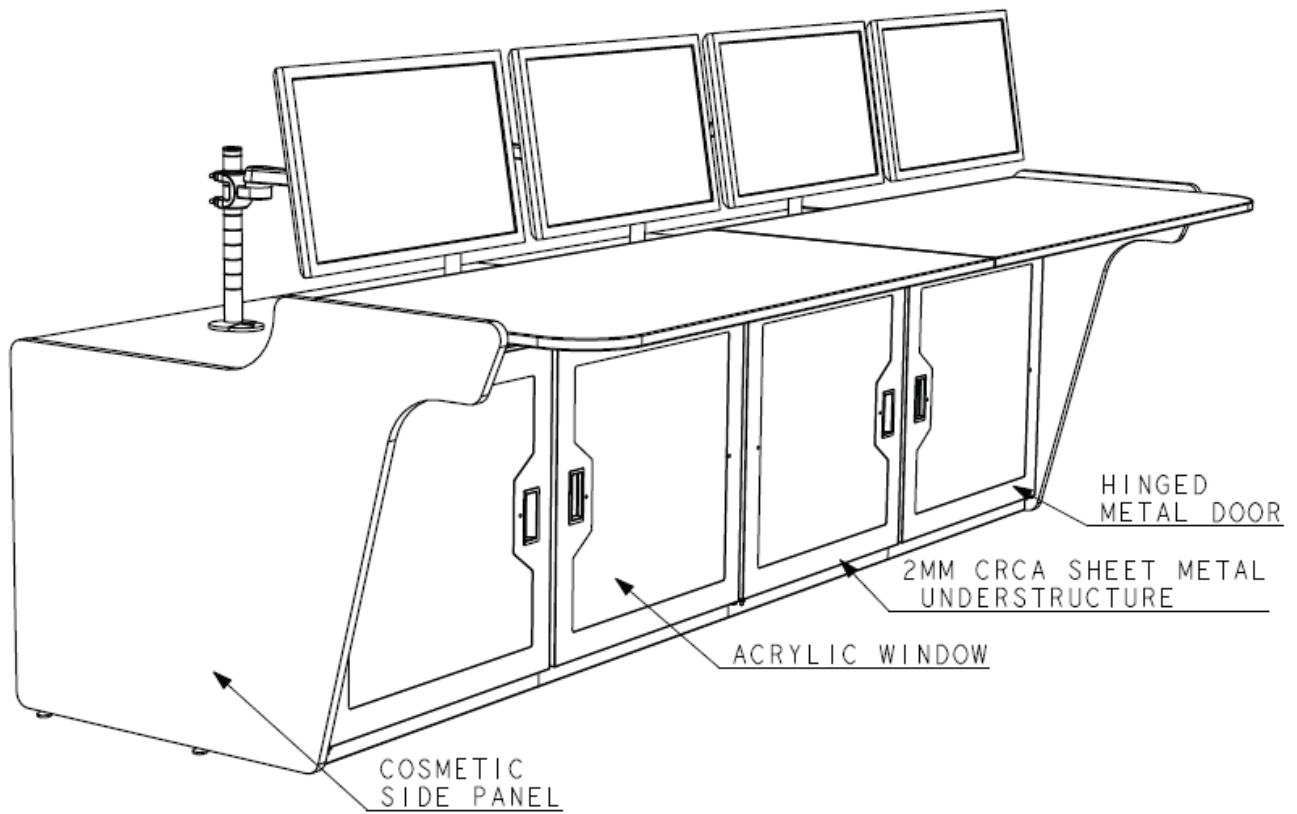

CONTROL ROOM OPERATOR CONSOLE - RECESSED

TWO OPERATOR CONSOLE