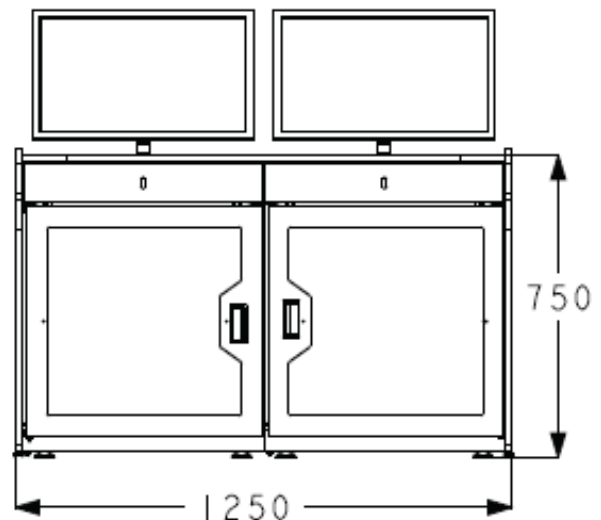

Packaging

All goods will be Export Worthy Packing, delivery by air or sea.

Available Models

Part No:	Description	Height*Width*Depth
NYS-RMOC-001	CONTROL ROOM 1 OPERATOR CONSOLE	750*1250*1100 mm
NYS-RMOC-002	CONTROL ROOM 2 OPERATOR CONSOLE	750*2450*1100 mm
NYS-RMOC-003	CONTROL ROOM 3 OPERATOR CONSOLE	750*3650*1100 mm
NYS-RMOC-004	CONTROL ROOM 4 OPERATOR CONSOLE	750*4850*1100 mm

CONTROL ROOM OPERATOR CONSOLE - RECESSED

ONE OPERATOR CONSOLE

CONTROL ROOM OPERATOR CONSOLE - RECESSED

ONE OPERATOR CONSOLE

HUMAN CENTRIC

SIDE VIEW

TOP VIEW

FRONT VIEW