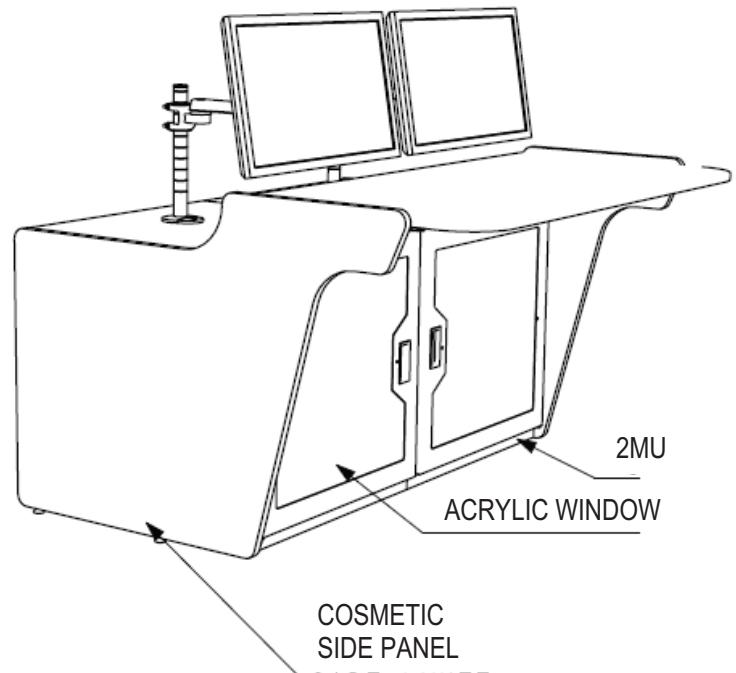

CONTROL ROOM OPERATOR CONSOLE - RECESSED

CONTROL ROOM OPERATOR CONSOLE - RECESSED

Specifications

Work surface:

Laminated MDF 25mm – Light Grey (Option for some other RAL Color Available)

Rear Shelf:

Laminated MDF 18mm – Dark Black (Option for some other RAL Color Available)

Door:

Hinged Metal frame with Acrylic Window

Assembly

Nyscom recommend that the Installation activity at the site should be done by Nyscom Personnel. Nyscom will charge separately for providing their personnel. However, the local contractor/system integrator can utilize their semi-skilled labor for assembly using our illustrated instructions printed in the English language.

Packaging

All goods will be Export Worthy Packing, delivery by air or sea.

Available Models

Part No:	Description	Height*Width*Depth
NYS-RMOC-001	CONTROL ROOM 1 OPERATOR CONSOLE	750*1250*1100 mm
NYS-RMOC-002	CONTROL ROOM 2 OPERATOR CONSOLE	750*2450*1100 mm
NYS-RMOC-003	CONTROL ROOM 3 OPERATOR CONSOLE	750*3650*1100 mm
NYS-RMOC-004	CONTROL ROOM 4 OPERATOR CONSOLE	750*4850*1100 mm

CONTROL ROOM OPERATOR CONSOLE - RECESSED

ONE OPERATOR CONSOLE

CONTROL ROOM OPERATOR CONSOLE - RECESSED

ONE OPERATOR CONSOLE

HUMAN CENTRIC

SIDE VIEW

TOP VIEW

FRONT VIEW