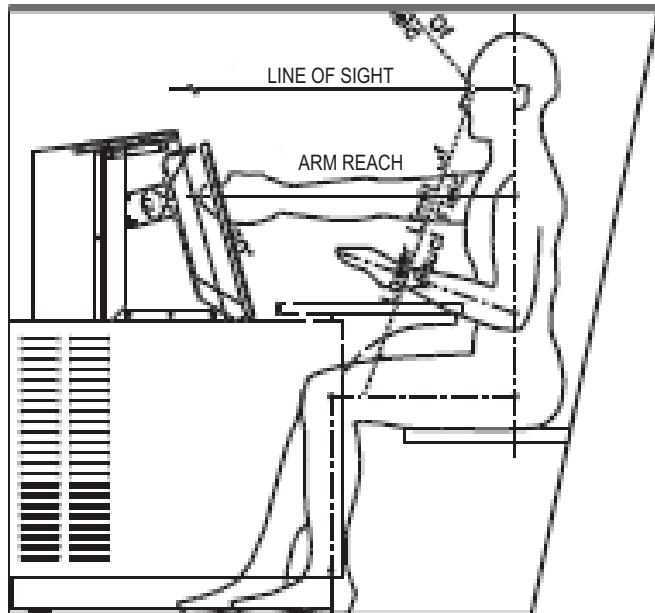

CONTROL ROOM OPERATOR CONSOLE - RECESSED

Features:

- Modular Design
- Stable and Rigid
- Finishing in many RAL color
- Laminated MDF Work Surface
- Integrated Heat Management
- Sliding Tray Cabinet for CPU
- Universal Wire Manager
- Dual Tone Side Panel
- Adjustable Monitor Arm
- Suitable for Ultra-Modern Control Room
- ISO 11064 Ergonomic Compliant Design

Door:

Hinged Metal frame with Acrylic Window

Assembly

Nyscom recommend that the Installation activity at the site should be done by Nyscom Personnel. Nyscom will charge separately for providing their personnel. However, the local contractor/system integrator can utilize their semi-skilled labor for assembly using our illustrated instructions printed in the English language.

Packaging

All goods will be Export Worthy Packing, delivery by air or sea.

Available Models

Part No:	Description	Height*Width*Depth
NYS-RMOC-001	CONTROL ROOM 1 OPERATOR CONSOLE	750*1250*1100 mm
NYS-RMOC-002	CONTROL ROOM 2 OPERATOR CONSOLE	750*2450*1100 mm
NYS-RMOC-003	CONTROL ROOM 3 OPERATOR CONSOLE	750*3650*1100 mm
NYS-RMOC-004	CONTROL ROOM 4 OPERATOR CONSOLE	750*4850*1100 mm

CONTROL ROOM OPERATOR CONSOLE - RECESSED

ONE OPERATOR CONSOLE

CONTROL ROOM OPERATOR CONSOLE - RECESSED

ONE OPERATOR CONSOLE

HUMAN CENTRIC

SIDE VIEW

TOP VIEW

FRONT VIEW