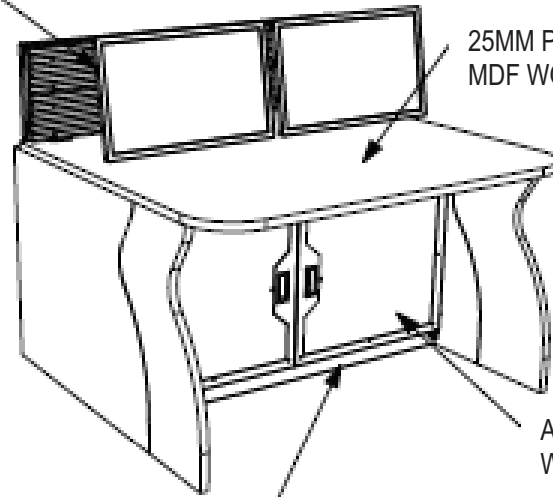

CONTROL ROOM OPERATOR CONSOLE – SLAT WALL

ONE OPERATOR CONSOLE

ALUMINIUM RAIL
SLATWALL

25MM PRELAMINATED
MDF WORKSURFACE

ACRYLIC
WINDOW

2MM CRCA SHEETMETAL
UNDERSTRUCTURE

MONITOR MOUNTG
ARM VESA