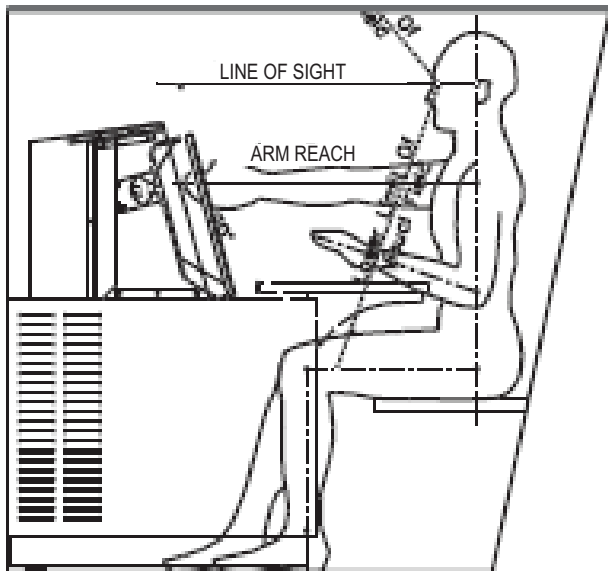

CONTROL ROOM OPERATOR CONSOLE – SLAT WALL

ONE OPERATOR CONSOLE

HUMAN CENTRIC