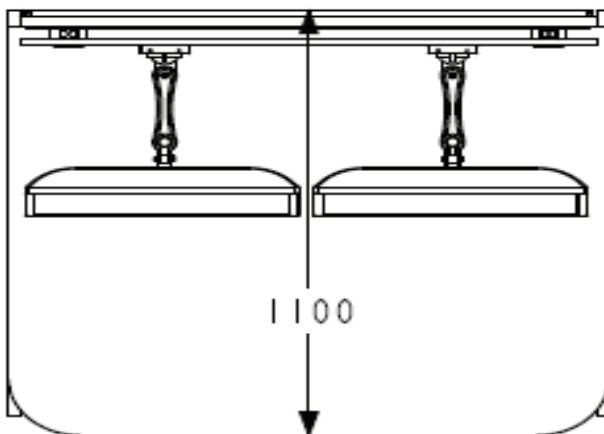

CONTROL ROOM OPERATOR CONSOLE – SLAT WALL

ONE OPERATOR CONSOLE

TOP VIEW