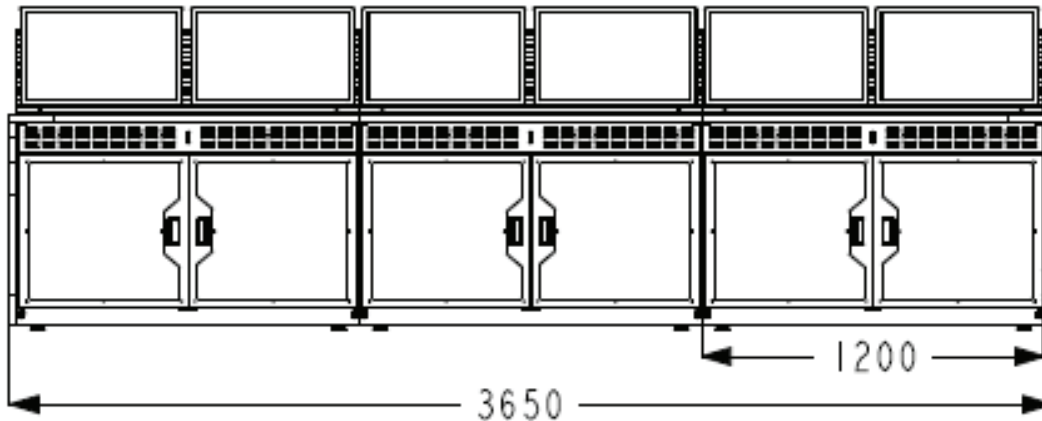

CONTROL ROOM OPERATOR CONSOLE – SLAT WALL

THREE OPERATOR CONSOLE

FRONT VIEW