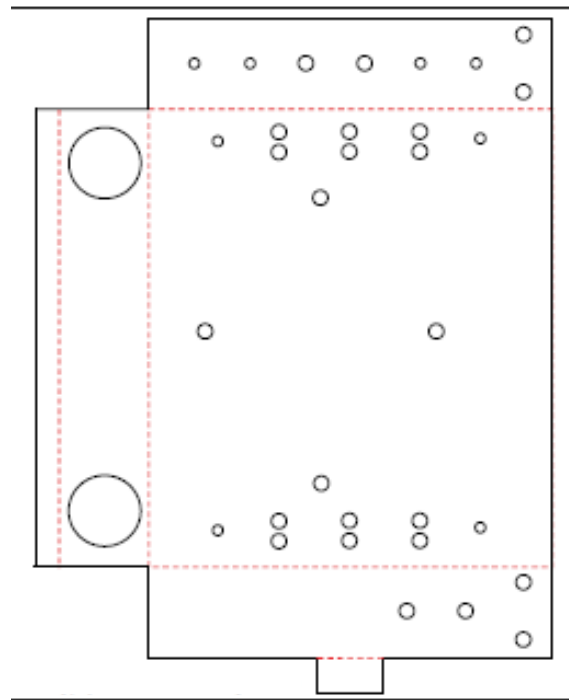

DIN RAIL MOUNT FIBER PATCH PANEL