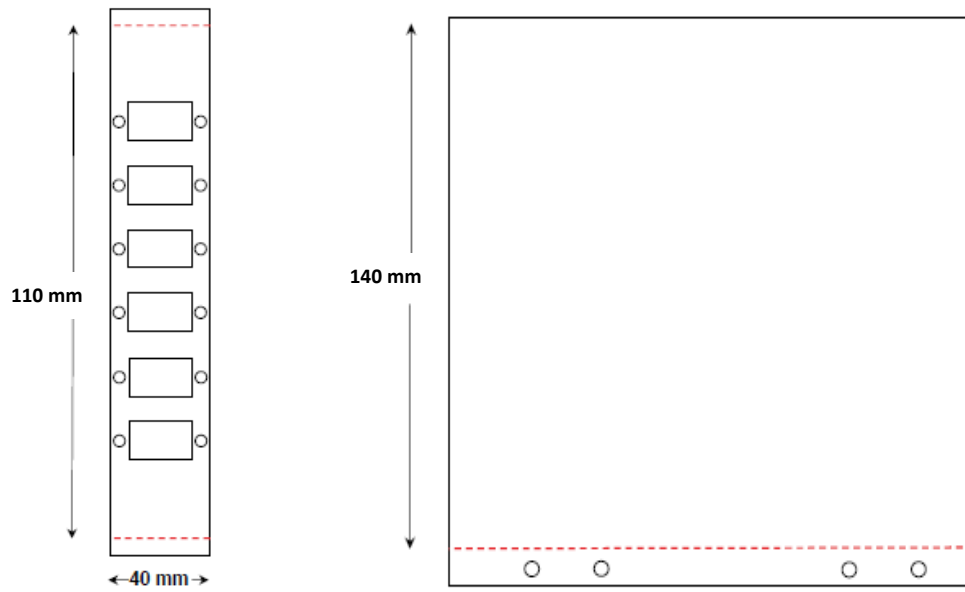

DIN RAIL MOUNT FIBER PATCH PANEL